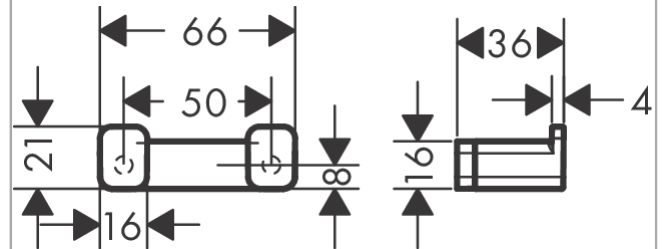

**AddStoris**

**Towel hook double**

Finish: **Matt Black** Article Number: **41755670**

**Description**

**product features**

- wall-mounted
- material: metal
- with mounting material
- concealed fastening
- drilling distance: 50 mm
- diameter drill hole: 6 mm

**Design awards**

reddot winner 2021

**Product image**

**Scale drawing**

**AddStoris**  
**Towel hook double**  
 Finish: **Matt Black**

Article Number: **41755670**

**Exploded Drawing**

Year of production: >04/21

**AddStoris**

**Towel hook double**

Finish: **Matt Black** Article Number: **41755670**

**Spare part list**

Year of production: >04/21

<b>Pos.</b>	<b>Description</b>	<b>Article Number</b>	<b>PC</b>	<b>PU</b>
1	hollow set screw M5x6	94810000	2	1