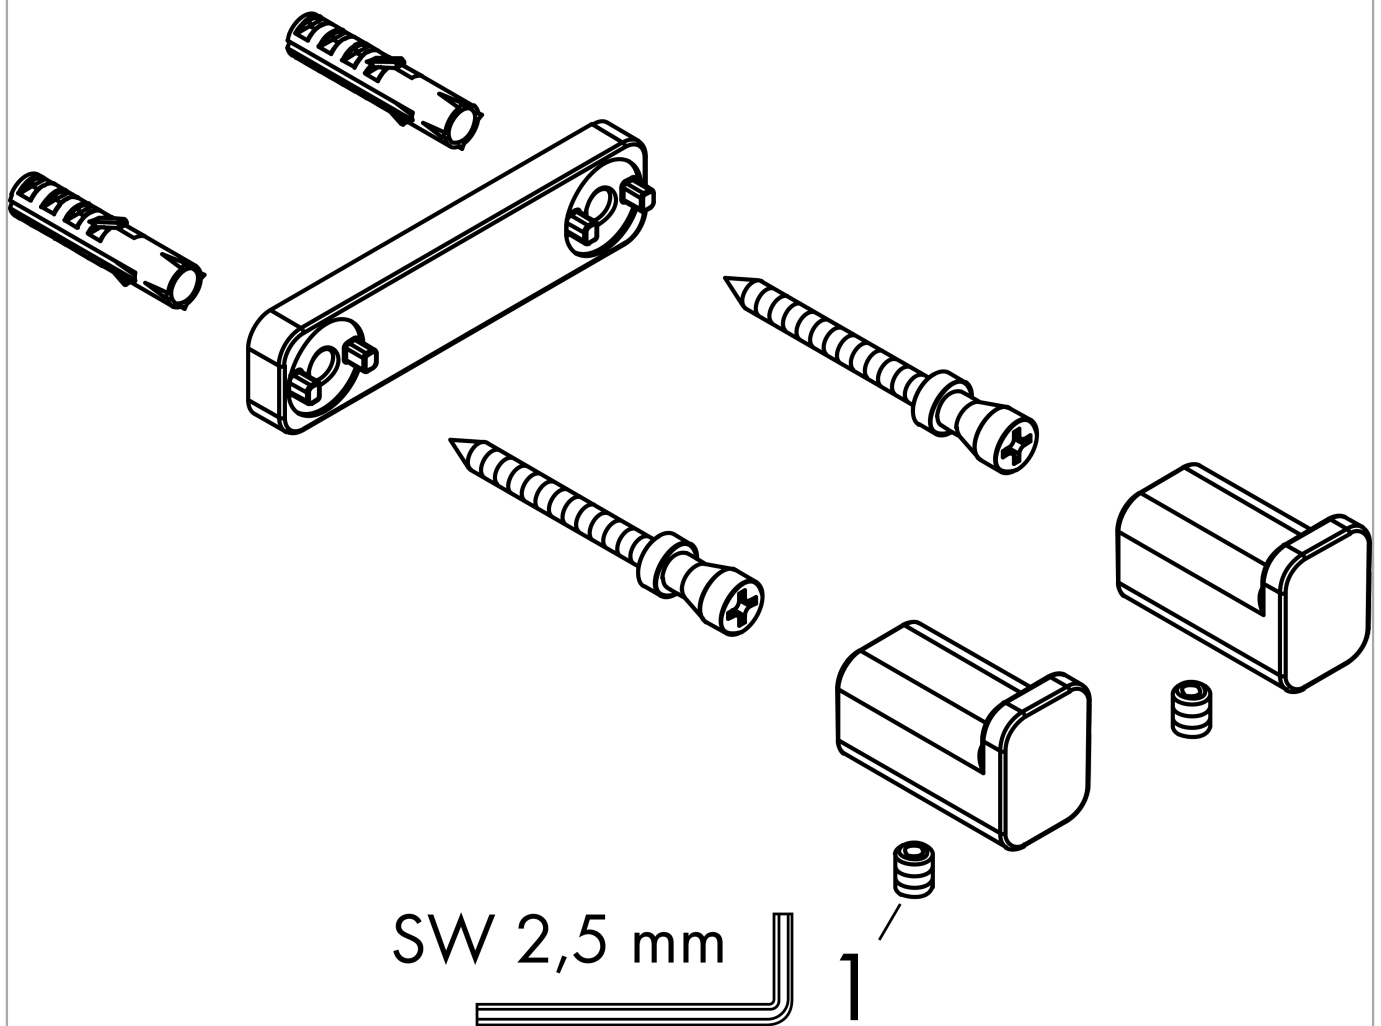

**AddStoris**

**Towel hook double**

Finish: **Matt Black** Article Number: **41755670**

**Description**

**product features**

- wall-mounted
- material: metal
- with mounting material
- concealed fastening
- drilling distance: 50 mm
- diameter drill hole: 6 mm

**Design awards**

reddot winner 2021

**Product image**

**Scale drawing**

**AddStoris**  
**Towel hook double**  
 Finish: **Matt Black**

Article Number: **41755670**

**Exploded Drawing**

Year of production: >04/21

**AddStoris**

**Towel hook double**

Finish: **Matt Black** Article Number: **41755670**

**Spare part list**

Year of production: >04/21

<b>Pos.</b>	<b>Description</b>	<b>Article Number</b>	<b>PC</b>	<b>PU</b>
1	hollow set screw M5x6	94810000	2	1